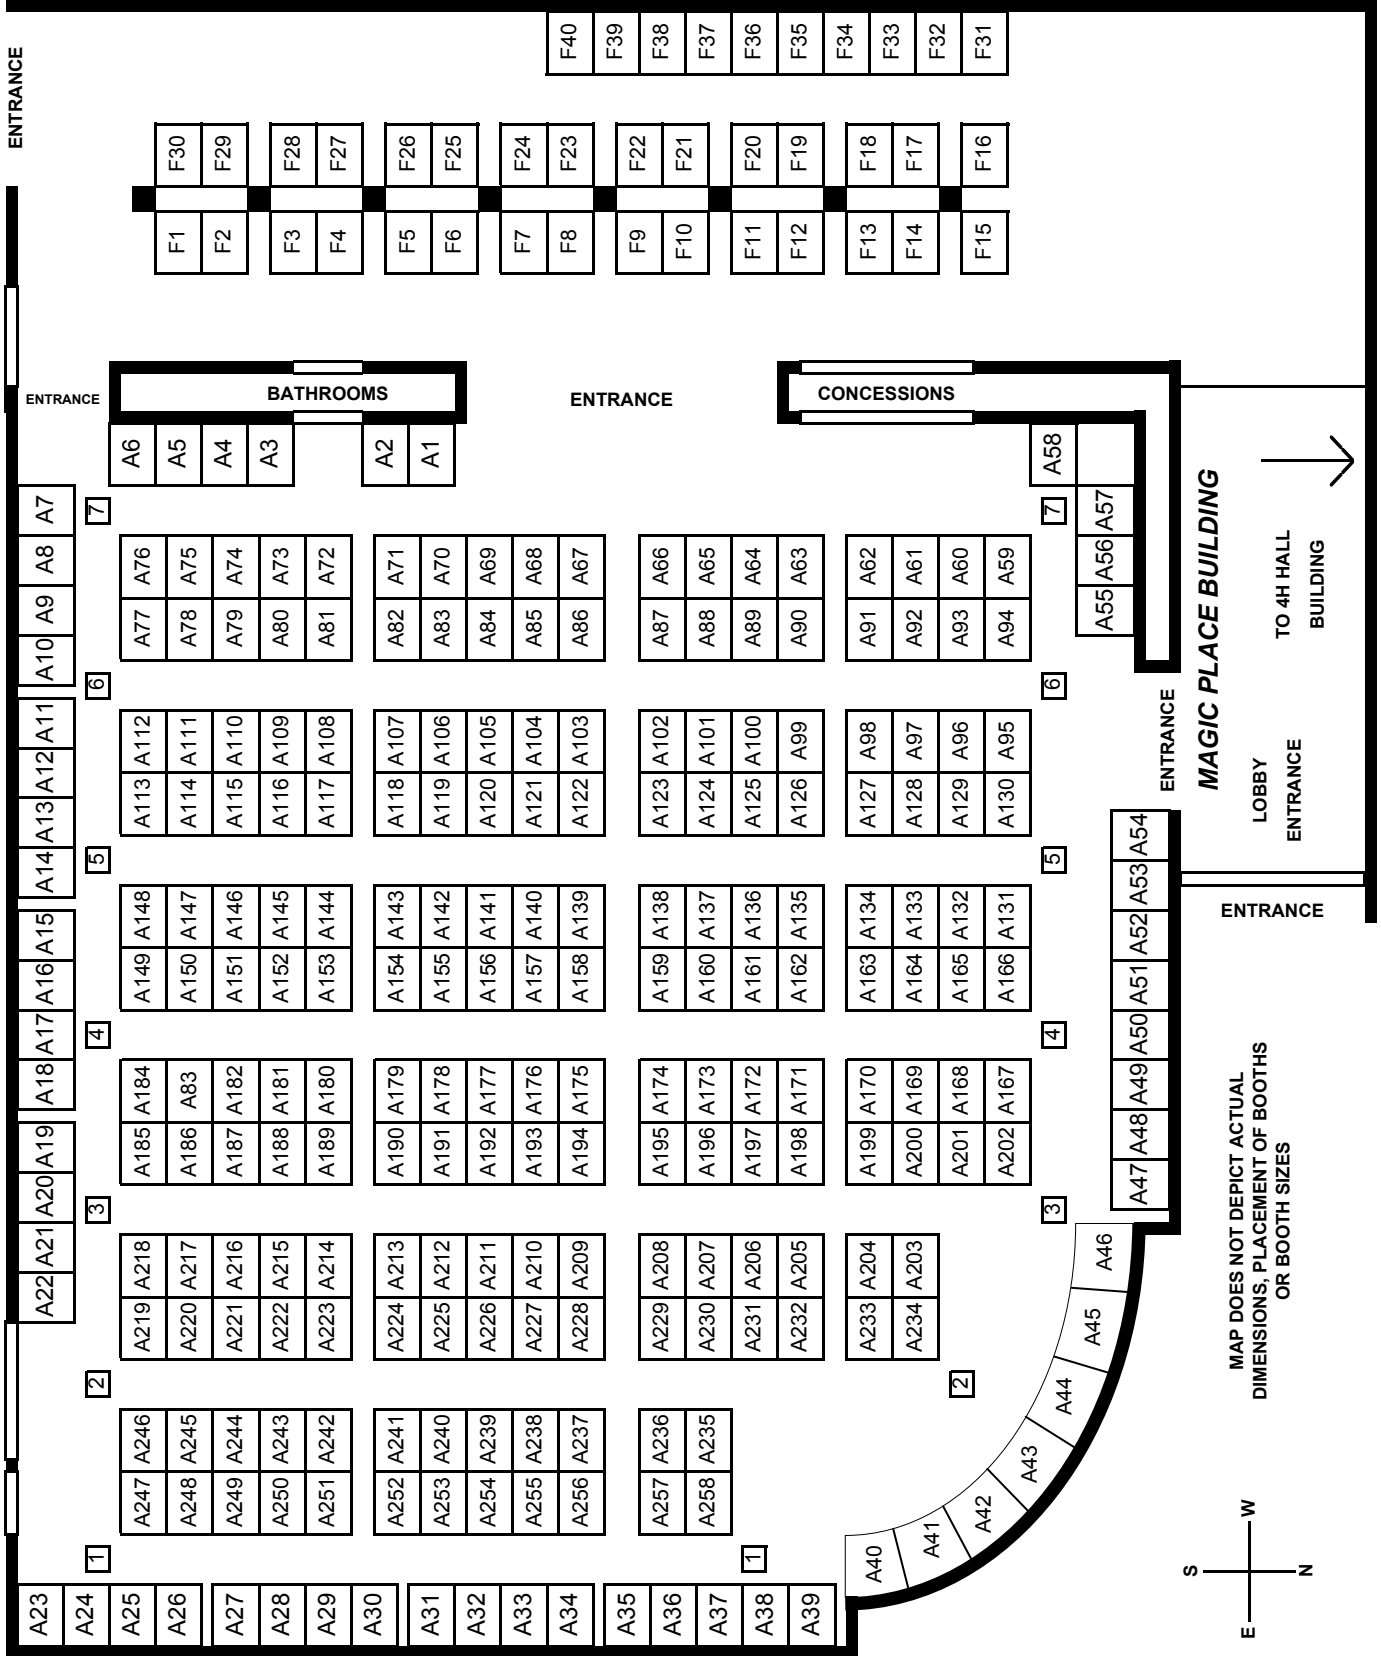

MAGIC PLACE BUILDING

NORTH DAKOTA STATE FAIR CENTER

4H HALL BUILDING

MAP DOES NOT DEPICT ACTUAL DIMENSIONS,
PLACEMENT OF BOOTHS OR BOOTH SIZES.