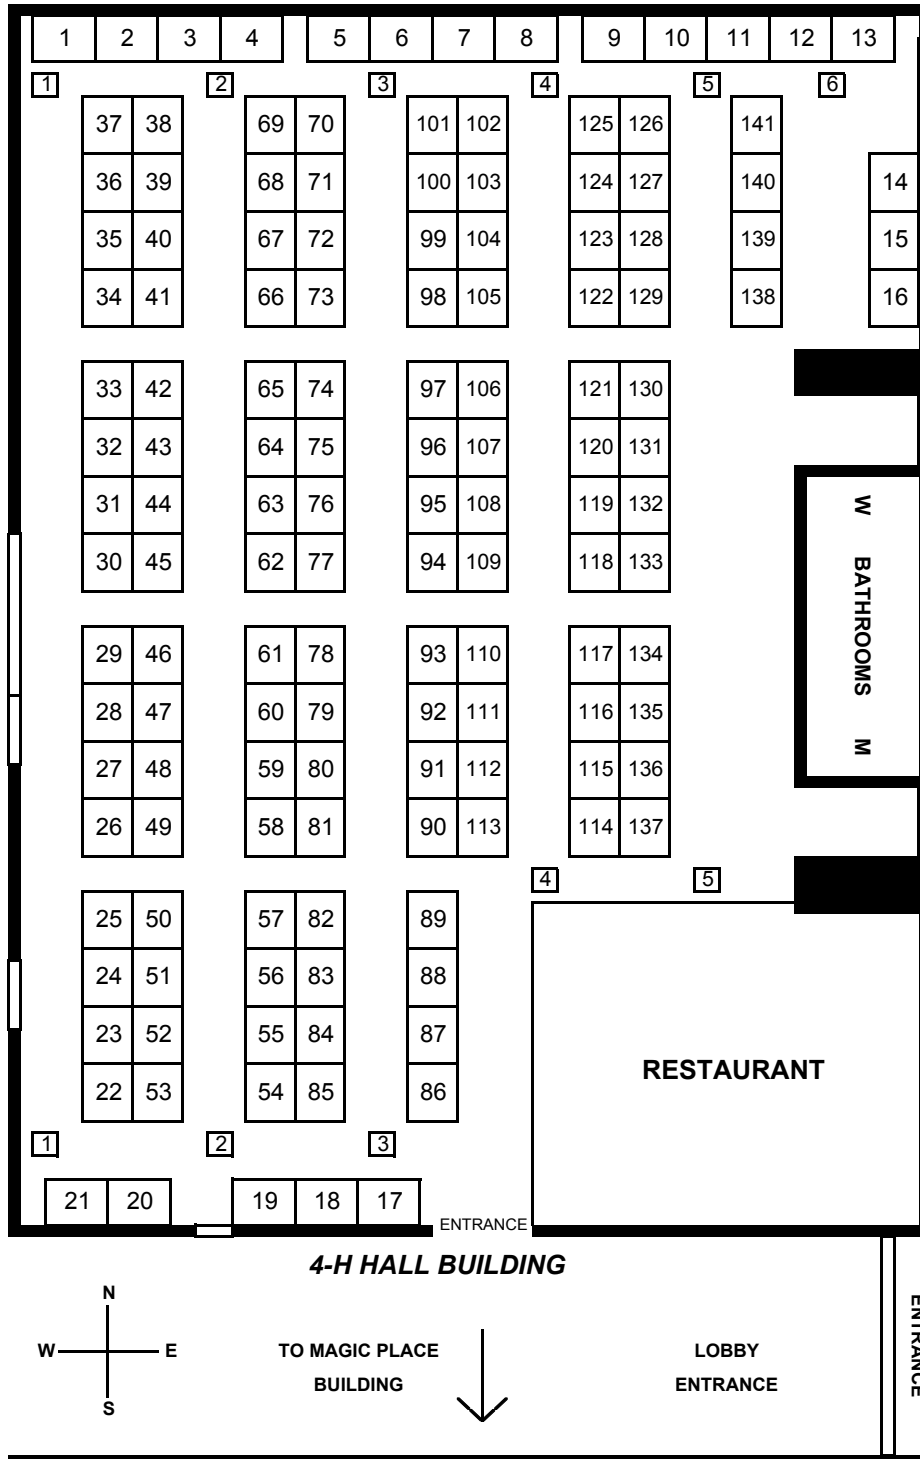

MAGIC PLACE BUILDING

NORTH DAKOTA STATE FAIR CENTER

4H HALL BUILDING

MAP DOES NOT DEPICT ACTUAL DIMENSIONS,
PLACEMENT OF BOOTHS OR BOOTH SIZES.