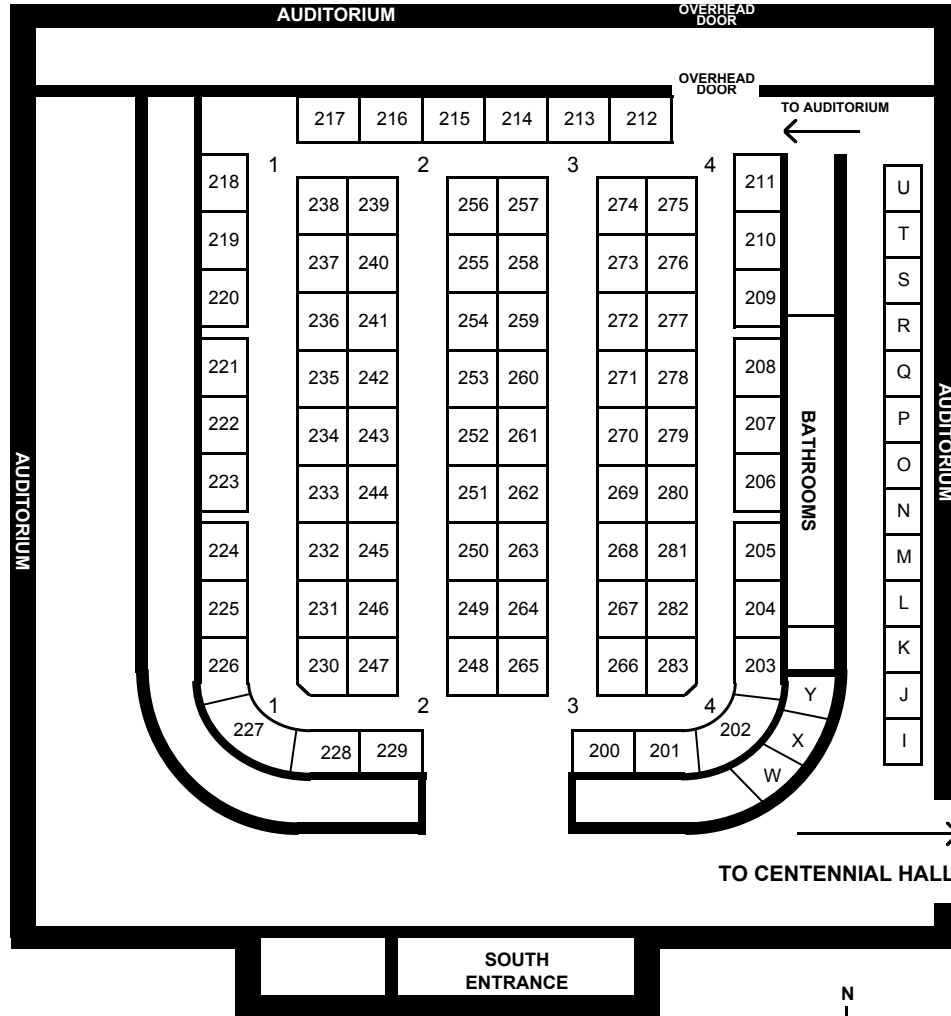

FARGO CIVIC CENTER CENTENNIAL HALL

FARGO CIVIC CENTER AUDITORIUM BUILDING

MAP DOES NOT DEPICT ACTUAL DIMENSIONS,
PLACEMENT OF BOOTHS OR BOOTH SIZES.